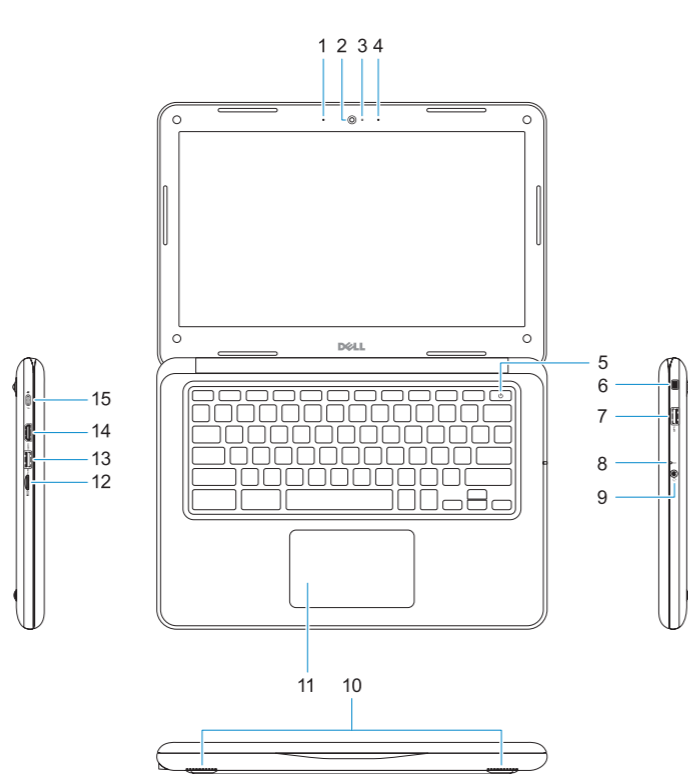

# Features

Caractéristiques | Funcionalidades | Özellikler | الميزات

1. Microphone
2. Camera
3. Camera status light
4. Microphone
5. Power button
6. Noble Wedge lock slot
7. USB 3.0 port
8. Battery status light
9. Universal audio port
10. Speakers